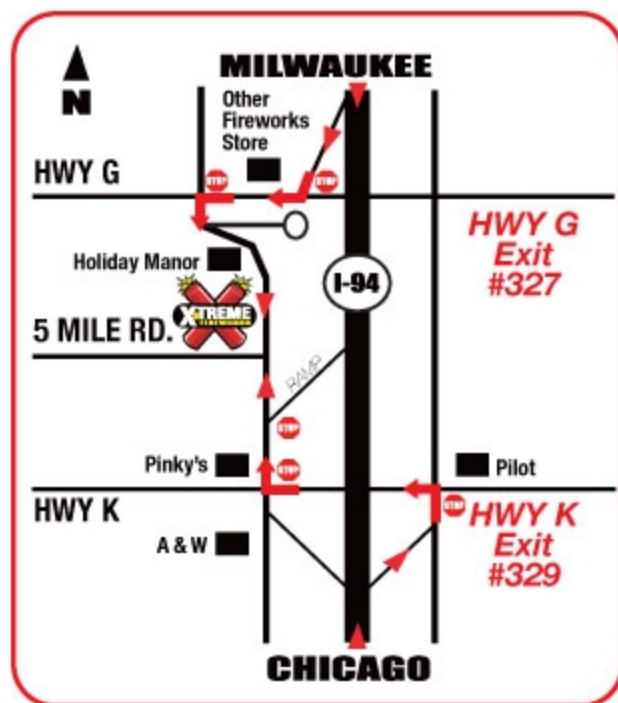

# Directions to Xtreme Fireworks

**Address: Xtreme Fireworks**  
**2720 West 5 Mile Road**  
**Caledonia WI 53108**  
**(Exit 329)**

**Toll Free: 1-888-887-BANG (2264)**  
**Local: 262-835-2227**

## From MILWAUKEE:

**South on I-94**

**Exit Hwy G (#327) Racine County.**

**Turn Right onto Hwy G**

**First, quick left onto Frontage Road 1 mile to Xtreme Fireworks.**

## From CHICAGO:

**North on I-94 to Wisconsin.**

**Exit Hwy K (#329) Racine County.**

**Left under I-94.**

**First, quick right up Frontage Road 1 mile to Xtreme Fireworks.**